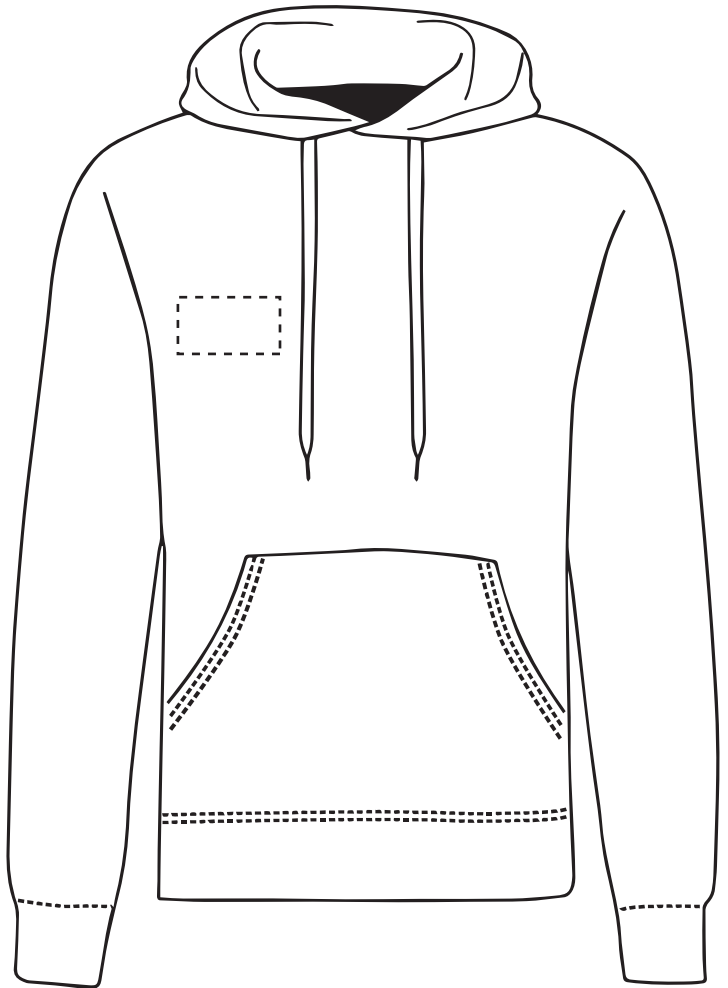

ARTWORK SCALE 100%
Max print area 90mm x 50mm

Your Ref:
Our Ref:

Quantity:
Version: 1

Product Code: HF0002
Product Colour: White

PRINTING CONCERNS: PRINT MAY DISCOLOUR

PRODUCT INFO: DUE TO THE NATURE OF THE PRODUCT THE PRINT POSITION MAY VARY BY 2 - 3 MM

PANTONE REFERENCE(S)

The dashed line is to demonstrate print area and will not appear on your printed item

 Full colour printing

ARTWORK SCALE 15%

Product Image for visualisation
- colours may vary

To proceed, please approve visual via the online system.