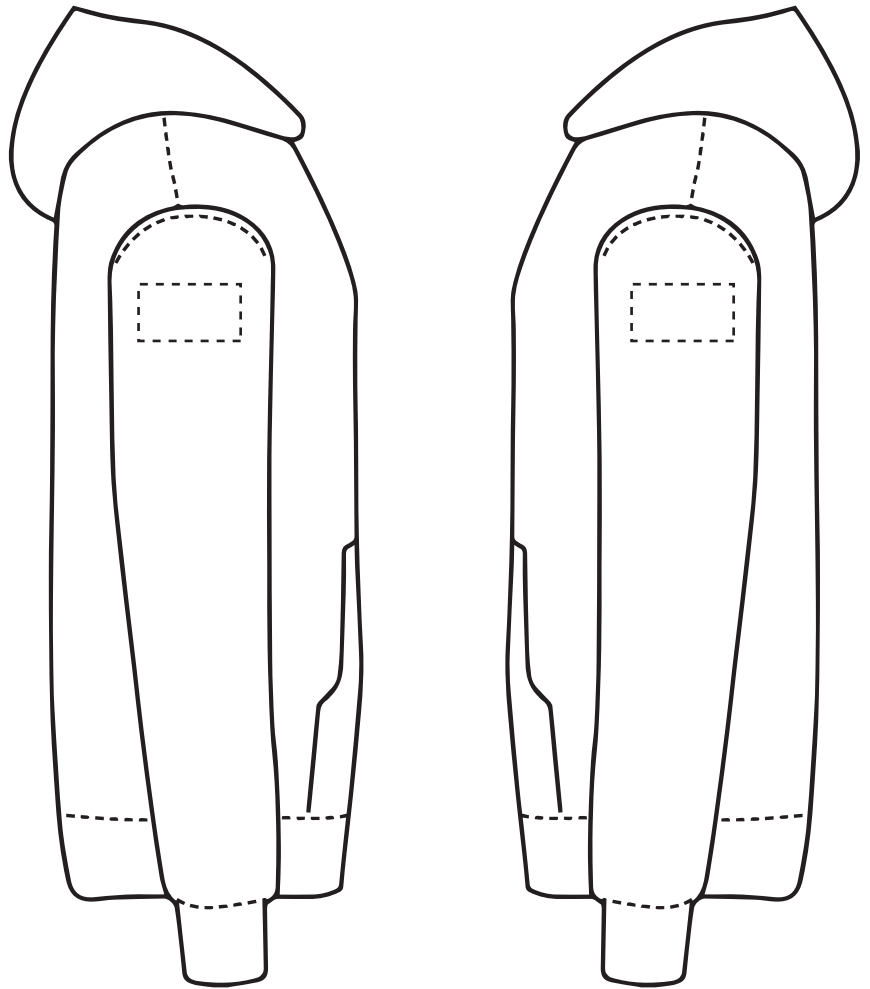

Left Sleeve

Your Ref:
Our Ref:

Quantity:
Version: 1

Product Code: HF0002
Product Colour: White

PRINTING CONCERNS: PRINT MAY DISCOLOUR

PRODUCT INFO: DUE TO THE NATURE OF THE PRODUCT THE PRINT POSITION MAY VARY BY 2 - 3 MM

PANTONE REFERENCE(S)

The dashed line is to demonstrate print area and will not appear on your printed item

Full colour printing

ARTWORK SCALE 15%

Right Sleeve